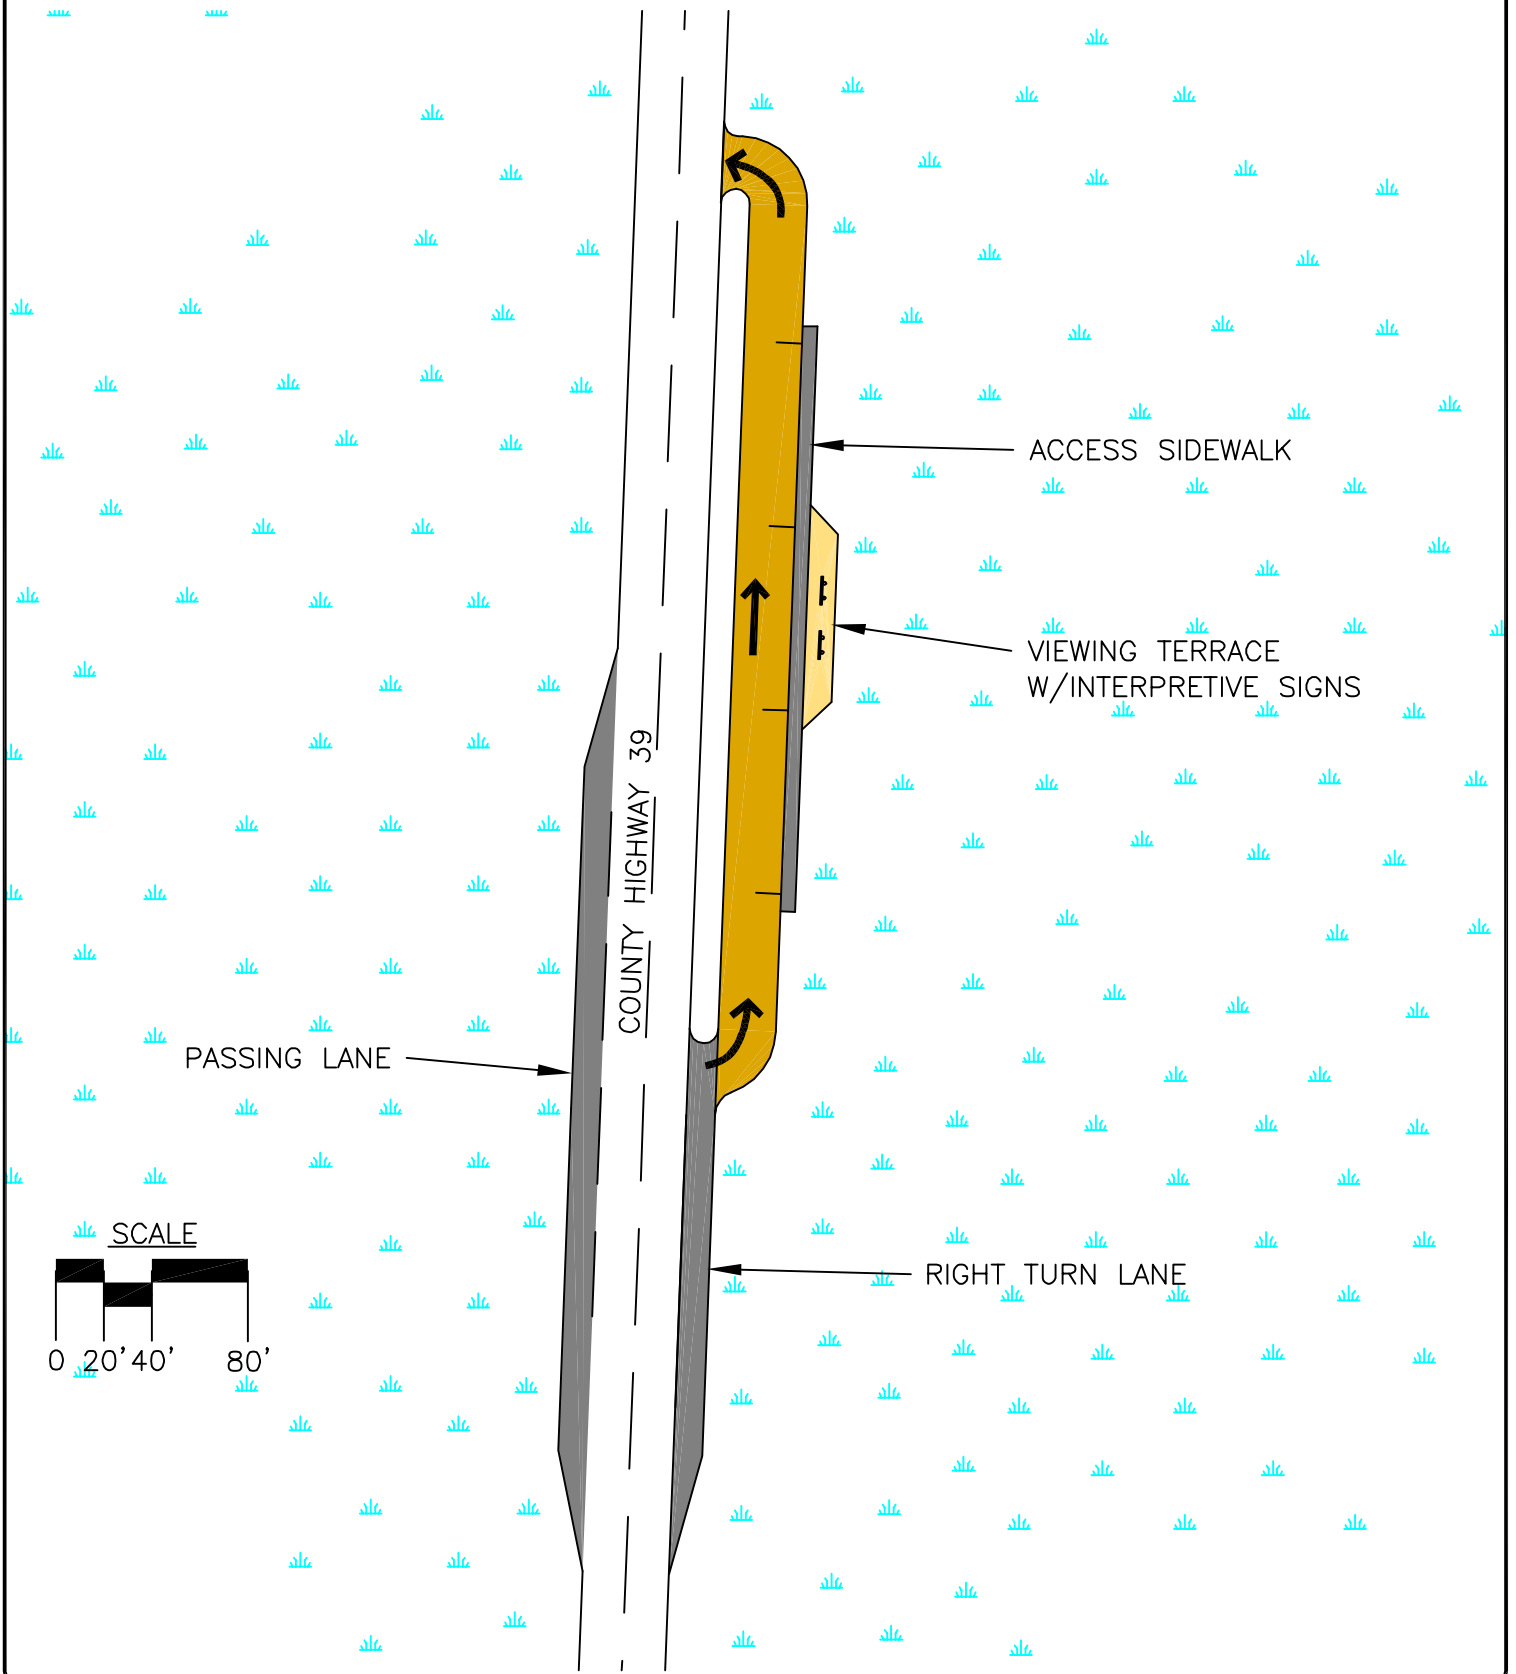

# CONCEPT PLAN

PROPOSED AMENITIES  
LADYSLIPPER SCENIC HIGHWAY

WETLAND  
INTERPRETIVE SITE